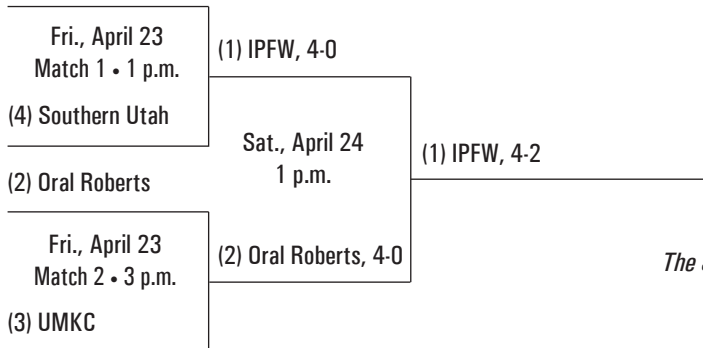

THIS WEEK'S SCHEDULE

NCAA Championships 1st/2nd Round
 Notre Dame, Ind.
 (Host: University of Notre Dame)

Friday, May 14 (1st Round)
 #6 Notre Dame 4, IPFW 0

PLAYERS OF THE WEEK

Jan. 20 – Igor Sobolta, Oral Roberts; **Jan. 26** – Junya Saruta, IPFW; **Feb. 2** – Joel Modesitt, IUPUI; **Feb. 9** – Patrick Smith, UMKC; **Feb. 16** – Bret Berryman, UMKC; **Feb. 23** – Junya Saruta, IPFW; **March 2** – Francisco Sigaud, IPFW; **March 9** – Joel Modesitt, IUPUI; **March 16** – Dominic Russetto, South Dakota State; **March 23** – Dmitry Suslov, Oral Roberts; **March 30** – Mikhail Trukshanian, Oral Roberts; **April 6** – Patrick Smith, UMKC; **April 13** – Patrick Smith, UMKC; **April 20** – Patrick Hammers, Western Illinois.

Player of the Year: Amy Recht, IPFW

Newcomer of the Year: Lina Semenova, Oral Roberts

Coach of the Year: Eric Burns, IPFW

2010 SUMMIT LEAGUE TENNIS CHAMPIONSHIPS

April 23-24 • Tulsa, Okla.

MEN'S BRACKET

(1) UMKC

The Summit League Champion earns an automatic bid to the NCAA Tournament

All times listed are CDT

WOMEN'S BRACKET

(1) IPFW

The Summit League Champion earns an automatic bid to the NCAA Tournament

All times listed are CDT