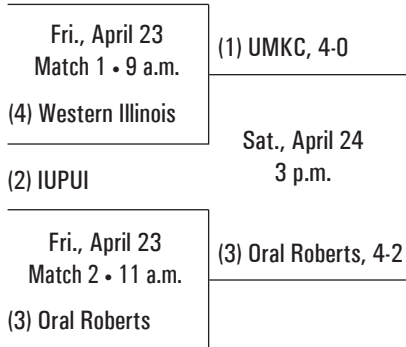

x-Summit League Tournament champion

MEN'S SCOREBOARD

POSTSEASON RESULTS

Summit League Championships
 Tulsa, Okla.
 (Host: Oral Roberts University)

Friday, April 23 (Semifinals)
 (1) UMKC 4, (4) WESTERN ILLINOIS 0
 (3) ORAL ROBERTS 4, (2) IUPUI 2

THIS WEEK'S SCHEDULE

NCAA Championships 1st/2nd Round
 Notre Dame, Ind.
 (Host: University of Notre Dame)

Friday, May 14 (1st Round)
 #6 Notre Dame 4, IPFW 0

PLAYERS OF THE WEEK

Jan. 20 – Igor Sobolta, Oral Roberts; **Jan. 26** – Junya Saruta, IPFW; **Feb. 2** – Joel Modesitt, IUPUI; **Feb. 9** – Patrick Smith, UMKC; **Feb. 16** – Bret Berryman, UMKC; **Feb. 23** – Junya Saruta, IPFW; **March 2** – Francisco Sigaud, IPFW; **March 9** – Joel Modesitt, IUPUI; **March 16** – Dominic Russetto, South Dakota State; **March 23** – Dmitry Suslov, Oral Roberts; **March 30** – Mikhail Trukshanian, Oral Roberts; **April 6** – Patrick Smith, UMKC; **April 13** – Patrick Smith, UMKC; **April 20** – Patrick Hammers, Western Illinois.

Player of the Year: Amy Recht, IPFW

Newcomer of the Year: Lina Semenova, Oral Roberts

Coach of the Year: Eric Burns, IPFW

2010 SUMMIT LEAGUE TENNIS CHAMPIONSHIPS

April 23-24 • Tulsa, Okla.

MEN'S BRACKET

(1) UMKC

The Summit League Champion earns an automatic bid to the NCAA Tournament

All times listed are CDT

WOMEN'S BRACKET

(1) IPFW

The Summit League Champion earns an automatic bid to the NCAA Tournament

All times listed are CDT