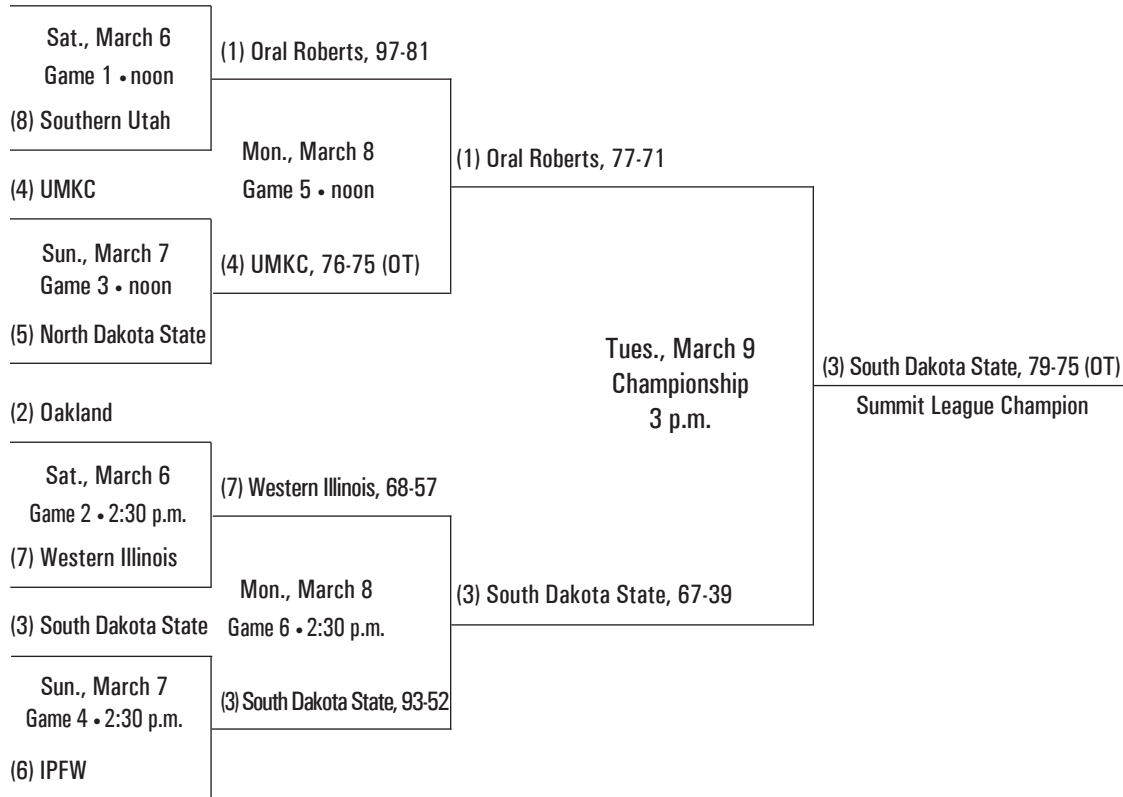

WOMEN'S BASKETBALL

www.thesummitleague.org

2010 SUMMIT LEAGUE CHAMPIONSHIP BRACKET

MARCH 6-9, SIOUX FALLS ARENA, SIOUX FALLS, S.D.

(1) Oral Roberts

SUMMIT LEAGUE CHAMPIONSHIP HISTORY

YEAR-BY-YEAR RESULTS

Year	Regular Season Champion	Tournament Champion	Runner-Up	MVP	Tournament Site (Venue)
1992-93	Northern Illinois (15-1)	Northern Illinois (1)	Green Bay (2)	Dawn Schirmacher, GB	Green Bay, Wis. (The Phoenix Sports Center)
1993-94	Northern Illinois (18-0)	Green Bay (2)	Northern Illinois (1)	E.C. Hill, NIU	DeKalb, Ill. (Evans Field House)
1994-95	Buffalo/Western Illinois/Youngstown State (14-4)	Western Illinois (1)	Youngstown State (2)	Oberon Pitterson, WIU	Macomb, Ill. (Western Hall)
1995-96	Youngstown State (14-4)	Youngstown State (1)	Buffalo (2)	Shannon Beach, YSU	Buffalo, N.Y. (Alumni Arena)
1996-97	Troy State/Youngstown State (13-3)	Troy State (1)	Youngstown State (2)	Samantha Tomlinson, TSU	Buffalo, N.Y. (Alumni Arena)
1997-98	Youngstown State (15-1)	Youngstown State (1)	Valparaiso (2)	Sarah Stricklett, Valpo	Moline, Ill. (The Mark of the Quad Cities)
1998-99	Youngstown State/Valparaiso (10-4)	Oral Roberts (4)	Youngstown State (2)	Krista Ragan, ORU	Moline, Ill. (The Mark of the Quad Cities)
1999-2000	Oakland (13-3)	Youngstown State (2)	Valparaiso (4)	Brianne Kenneally, YSU	Fort Wayne, Ind. (Memorial Coliseum)
2000-01	Oakland (12-4)	Oral Roberts (2)	Oakland (1)	Krista Ragan, ORU	Fort Wayne, Ind. (Memorial Coliseum)
2001-02	Valparaiso (13-1)	Oakland (2)	Valparaiso (1)	Sarah Judd, OU	Fort Wayne, Ind. (Memorial Coliseum)
2002-03	Western Illinois (12-2)	Valparaiso (4)	Oakland (6)	Katie Boone, Valpo	Kansas City, Mo. (Kemper Arena)
2003-04	Western Illinois (13-3)	Valparaiso (2)	Oral Roberts (5)	Leah Cannon, ORU	Kansas City, Mo. (Kemper Arena)
2004-05	Western Illinois (13-3)	Oral Roberts (4)	UMKC (7)	Elisha Turek, ORU	Tulsa, Okla. (John Q. Hammons Arena at the UMAC)
2005-06	Western Illinois (13-3)	Oakland (6)	Western Illinois (1)	Anne Hafeli, OU	Tulsa, Okla. (John Q. Hammons Arena at the UMAC)
2006-07	Oakland (12-2)	Oral Roberts (3)	Oakland (1)	Elisha Turek, ORU	Tulsa, Okla. (John Q. Hammons Arena at the UMAC)
2007-08	South Dakota State (16-2)	Oral Roberts (4)	IUPUI (3)	Rachel Watman, ORU	Tulsa, Okla. (John Q. Hammons Arena at the UMAC)
2008-09	South Dakota State (17-1)	South Dakota State (1)	Oakland (2)	Jennifer Warkenthien, SDSU	Sioux Falls, S.D. (Sioux Falls Arena)
2009-10	Oral Roberts (15-3)	South Dakota State (3)	Oral Roberts (1)	Maria Boever, SDSU	Sioux Falls, S.D. (Sioux Falls Arena)